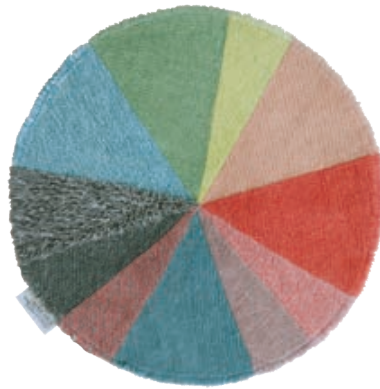

Woolable Rug Pie Chart

WO-PIE-RS / Ø 120 cm / Ø 3' 3"

RWS